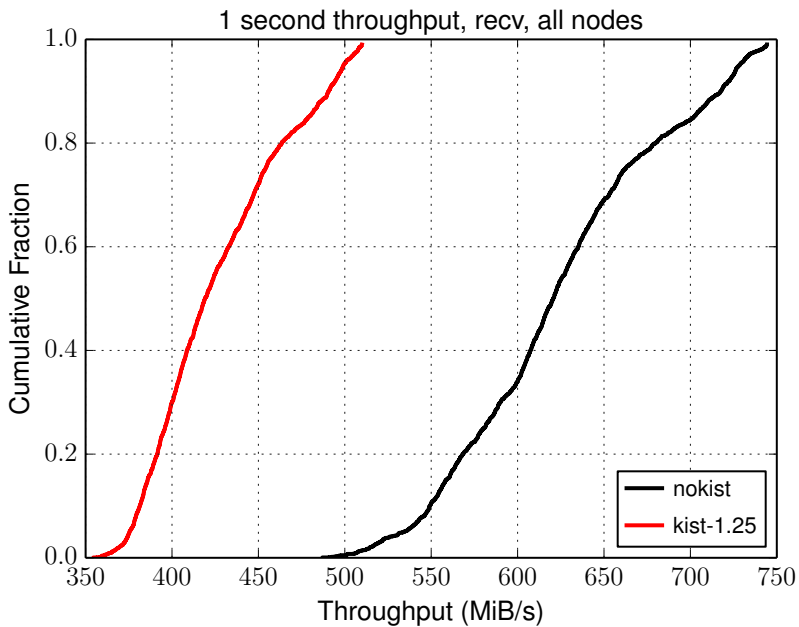

60 second moving average throughput, recv, all nodes

60 second moving average goodput, send, all nodes

1 second goodput, send, all nodes