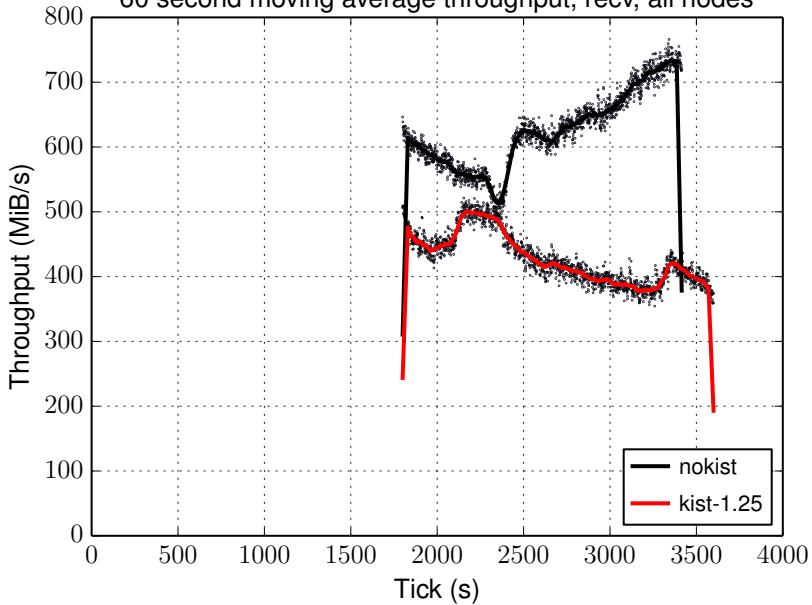

60 second moving average throughput, recv, all nodes

60 second moving average goodput, send, all nodes

1 second goodput, send, all nodes