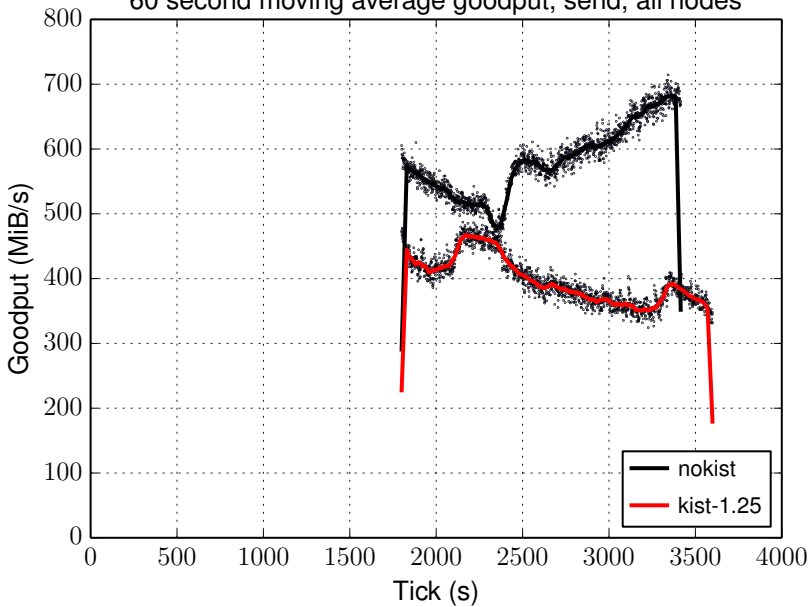

60 second moving average throughput, recv, all nodes

60 second moving average goodput, send, all nodes

1 second goodput, send, all nodes