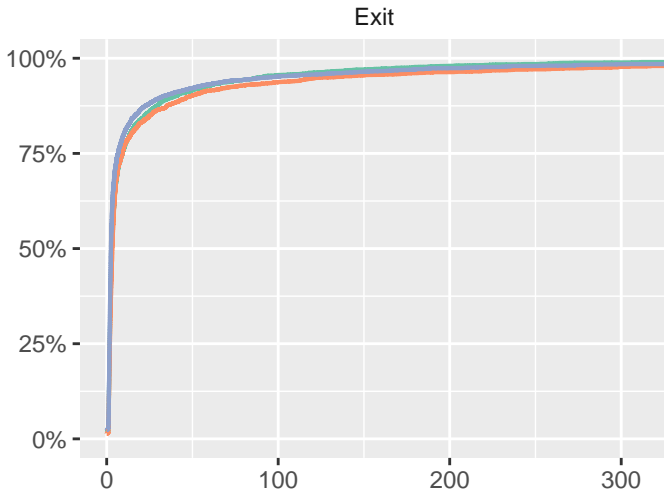

CDF-Relay-Utilization

percentiles 0 to 95

CDF-Relay-Utilization

percentiles 95 to 100

Guard

Middle

Exit

Guard & Exit