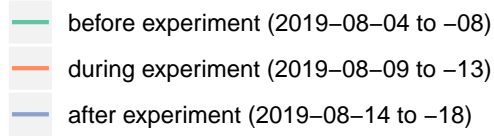

CDF-Relay-Utilization

percentiles 0 to 95

CDF-Relay-Utilization

percentiles 95 to 100

Guard

Middle

Exit

Guard & Exit