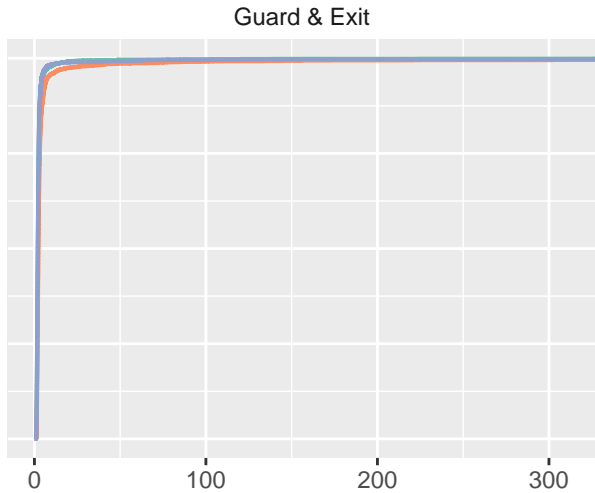

CDF-Relay-Utilization

percentiles 0 to 95

CDF-Relay-Utilization

percentiles 95 to 100

Guard

Middle

Exit

Guard & Exit