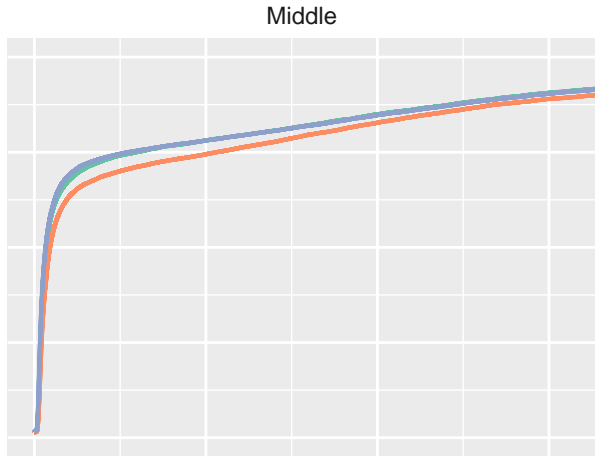

CDF-Relay-Utilization

percentiles 0 to 95

CDF-Relay-Utilization

percentiles 95 to 100

Guard

Middle

Exit

Guard & Exit