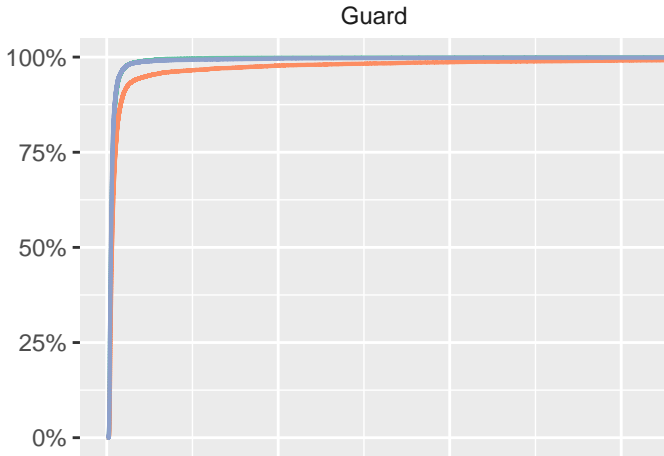

CDF-Relay-Utilization

percentiles 0 to 95

CDF-Relay-Utilization

percentiles 95 to 100

Guard

Middle

Exit

Guard & Exit